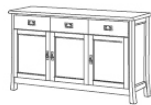

PARMA 601 YG Cherry 59448