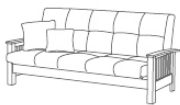

Pillow (M)
20"L x 20"D
L500 x D500 mm

Pillow (S)
16"L x 16"D
L406 x D406 mm

Pocket Springs
Embedded
In Both Seat &
Back Cushions

SOFA BED

MISSION 9950T Walnut 130299 ♦ Granite Grey

MISSION 9950T SOFA BED Walnut 130299 ♦ Granite Grey