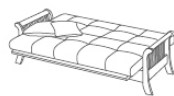

MISSION 9970T SOFA BED YG Cherry 59448 ♦ Denim Blue