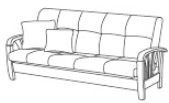

Pillow (M)
 20"L x 20"D
 L500 x D500 mm

Pillow (S)
 16"L x 16"D
 L406 x D406 mm

**Pocket Springs
 Embedded
 In Both Seat &
 Back Cushions**

SOFA BED

PARIS 9916BT Walnut 130299 ♦ Denim Blue

PARIS 9916BT SOFA BED Walnut 130299 ♦ Denim Blue