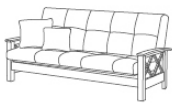

Pillow (S)
16"L x 16"D
L406 x D406 mm

Pocket Springs
Embedded
In Both Seat &
Back Cushions

SOFA BED

DOUBLE-X ARM 9940T Cappuccino 645 ♦ Dolphin

DOUBLE-X ARM 9940T SOFA BED Cappuccino 645 ♦ Dolphin

Click-Clack Sofa Bed
 82"L x 38"D x 38"H
 L2083 x D965 x H965mm
 M3 : 0.582 CBF : 20.553
 G.W. : 59.6 Box : 2