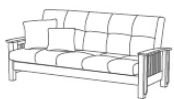

MISSION 9990T SOFA BED YG Cherry 59448 ♦ Dark Lava