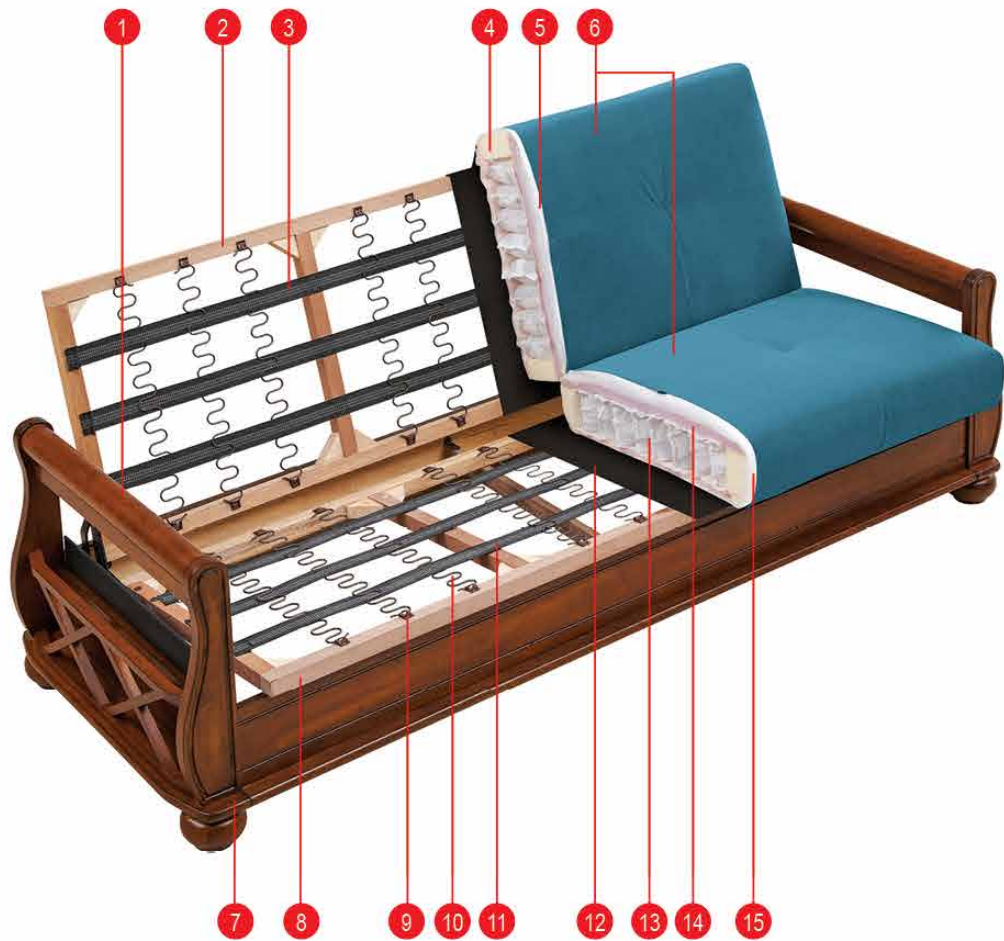

Internal Structure Of Cushions ~ Sofa Bed T & BT

1 : Solid Rubber Wood	6 : Fabric Cover	11 : 150g Elastic Webbing
2 : Tropical Wood	7 : Solid Rubber Wood	12 : 75g Non-Woven Black
3 : 150g Elastic Webbing	8 : Tropical Wood	13 : Pocket Springs
4 : Foam	9 : Zig Zag Clip Metal With Plastic Cover	14 : Foam
5 : Polyester Polyfill	10 : 3.8mm ZZ Spring	15 : Polyester Polyfill

EXAMPLE ~ Self Assembly System (D. I. Y)

'1-Key' Solution For Sofa Bed Assembly

JCBB Bolt

JCBC Bolt

JCN Nut

Wood Dowel

Flat Washer

CSK Screw

Allen Key M4

Allen Key M5

Left Arm

Sofa Bracket

Front Rail & Back Rail

Right Arm

Centre Wood

Mattress

Back Panel & Seat Panel