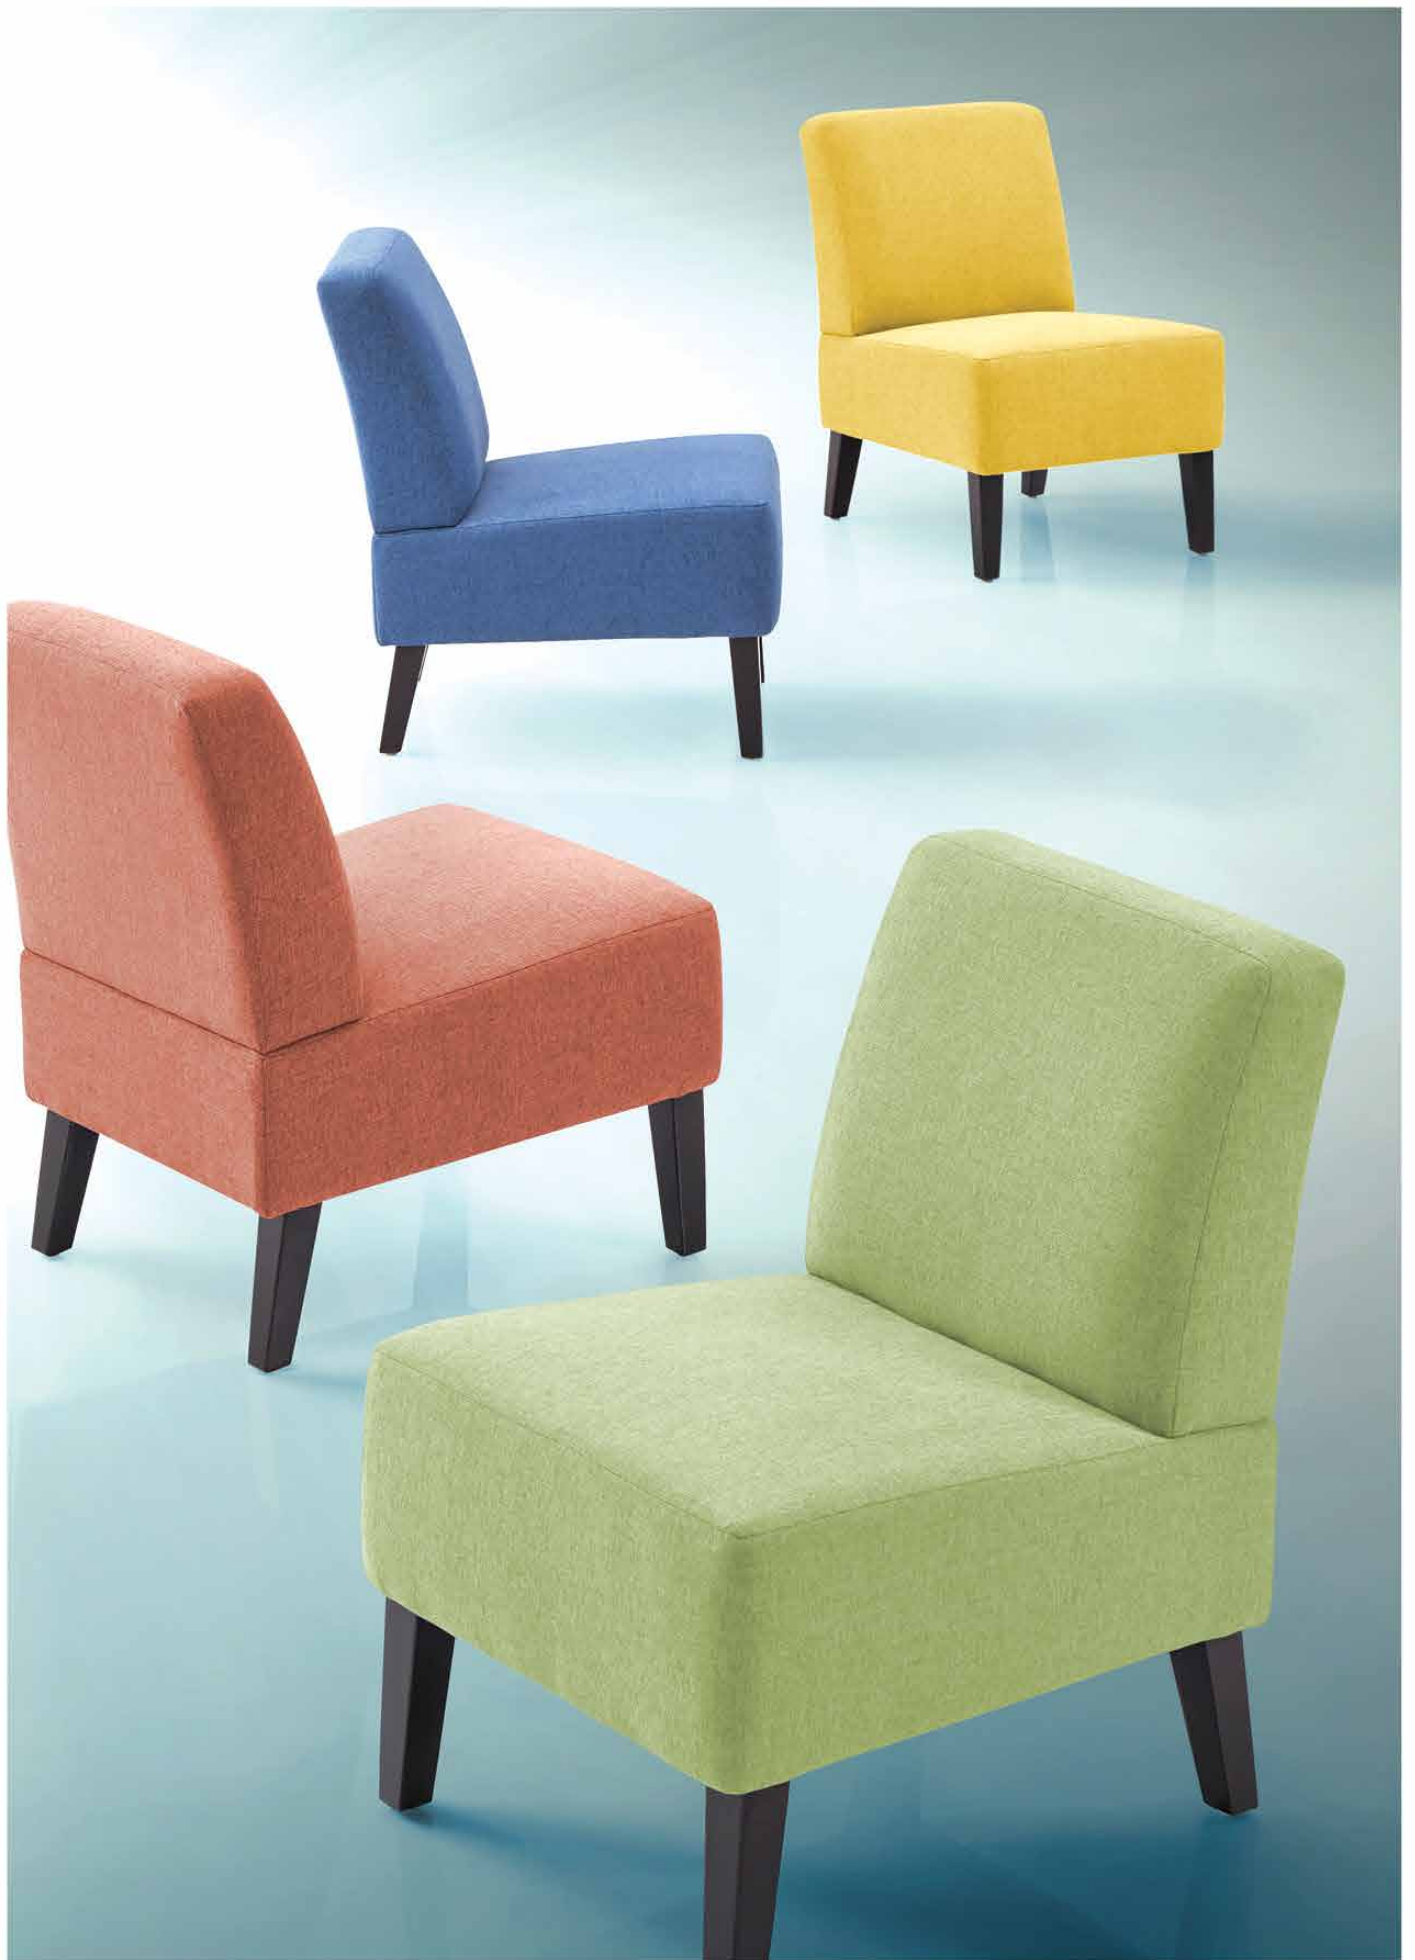

KD CHAIR

Cappuccino 645 ♦ Lime, Melon, Denim Blue & Pumpkin Yellow