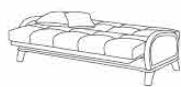

LUCCA 9924BT SOFA BED YG Cherry 59448 ♦ Dark Grey