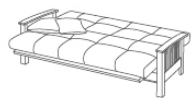

MISSION 9950T SOFA BED Walnut 130299 ♦ Granite Grey