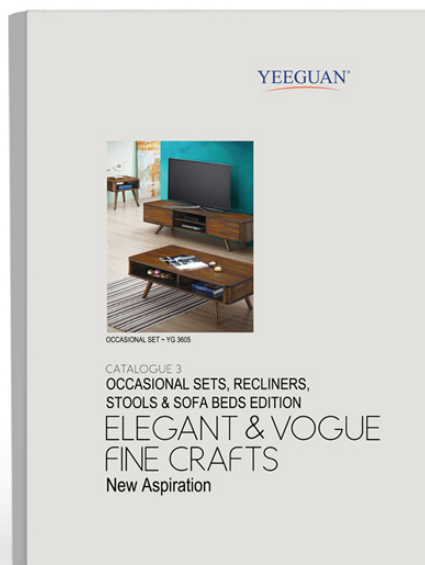

COLOUR OPTIONS

Wooden Colour	50
Fabrics Colour	50 - 53

SOFAS EDITION
LOFTY & SOFTY CREATURES
CATALOGUE 1

DINING SETS EDITION
STYLISH & CLASSY COMPLIMENTS
CATALOGUE 2

**OCCASIONAL SETS, RECLINERS,
STOOLS & SOFA BEDS EDITION**
ELEGANT & VOGUE FINE CRAFTS
CATALOGUE 3