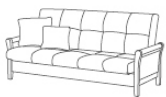

Pillow (S)
16"L x 16"D
L406 x D406 mm

Pocket Springs
Embedded
In Both Seat &
Back Cushions

SOFA BED

HAWAII 9923BT Walnut 130299 ♦ Moss Green

HAWAII 9923BT SOFA BED Walnut 130299 ♦ Moss Green

Click-Clack Sofa Bed
82"L x 38"D x 38"H
L2074 x D965 x H965mm
M3 : 0.606 CBF : 21.401
G.W. : 61.0 Box : 2