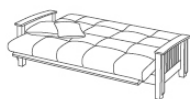

MISSION 9990T SOFA BED YG Cherry 59448 ♦ Dark Lava