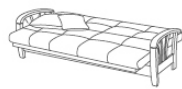

PARIS 9916BT SOFA BED Walnut 130299 ♦ Denim Blue