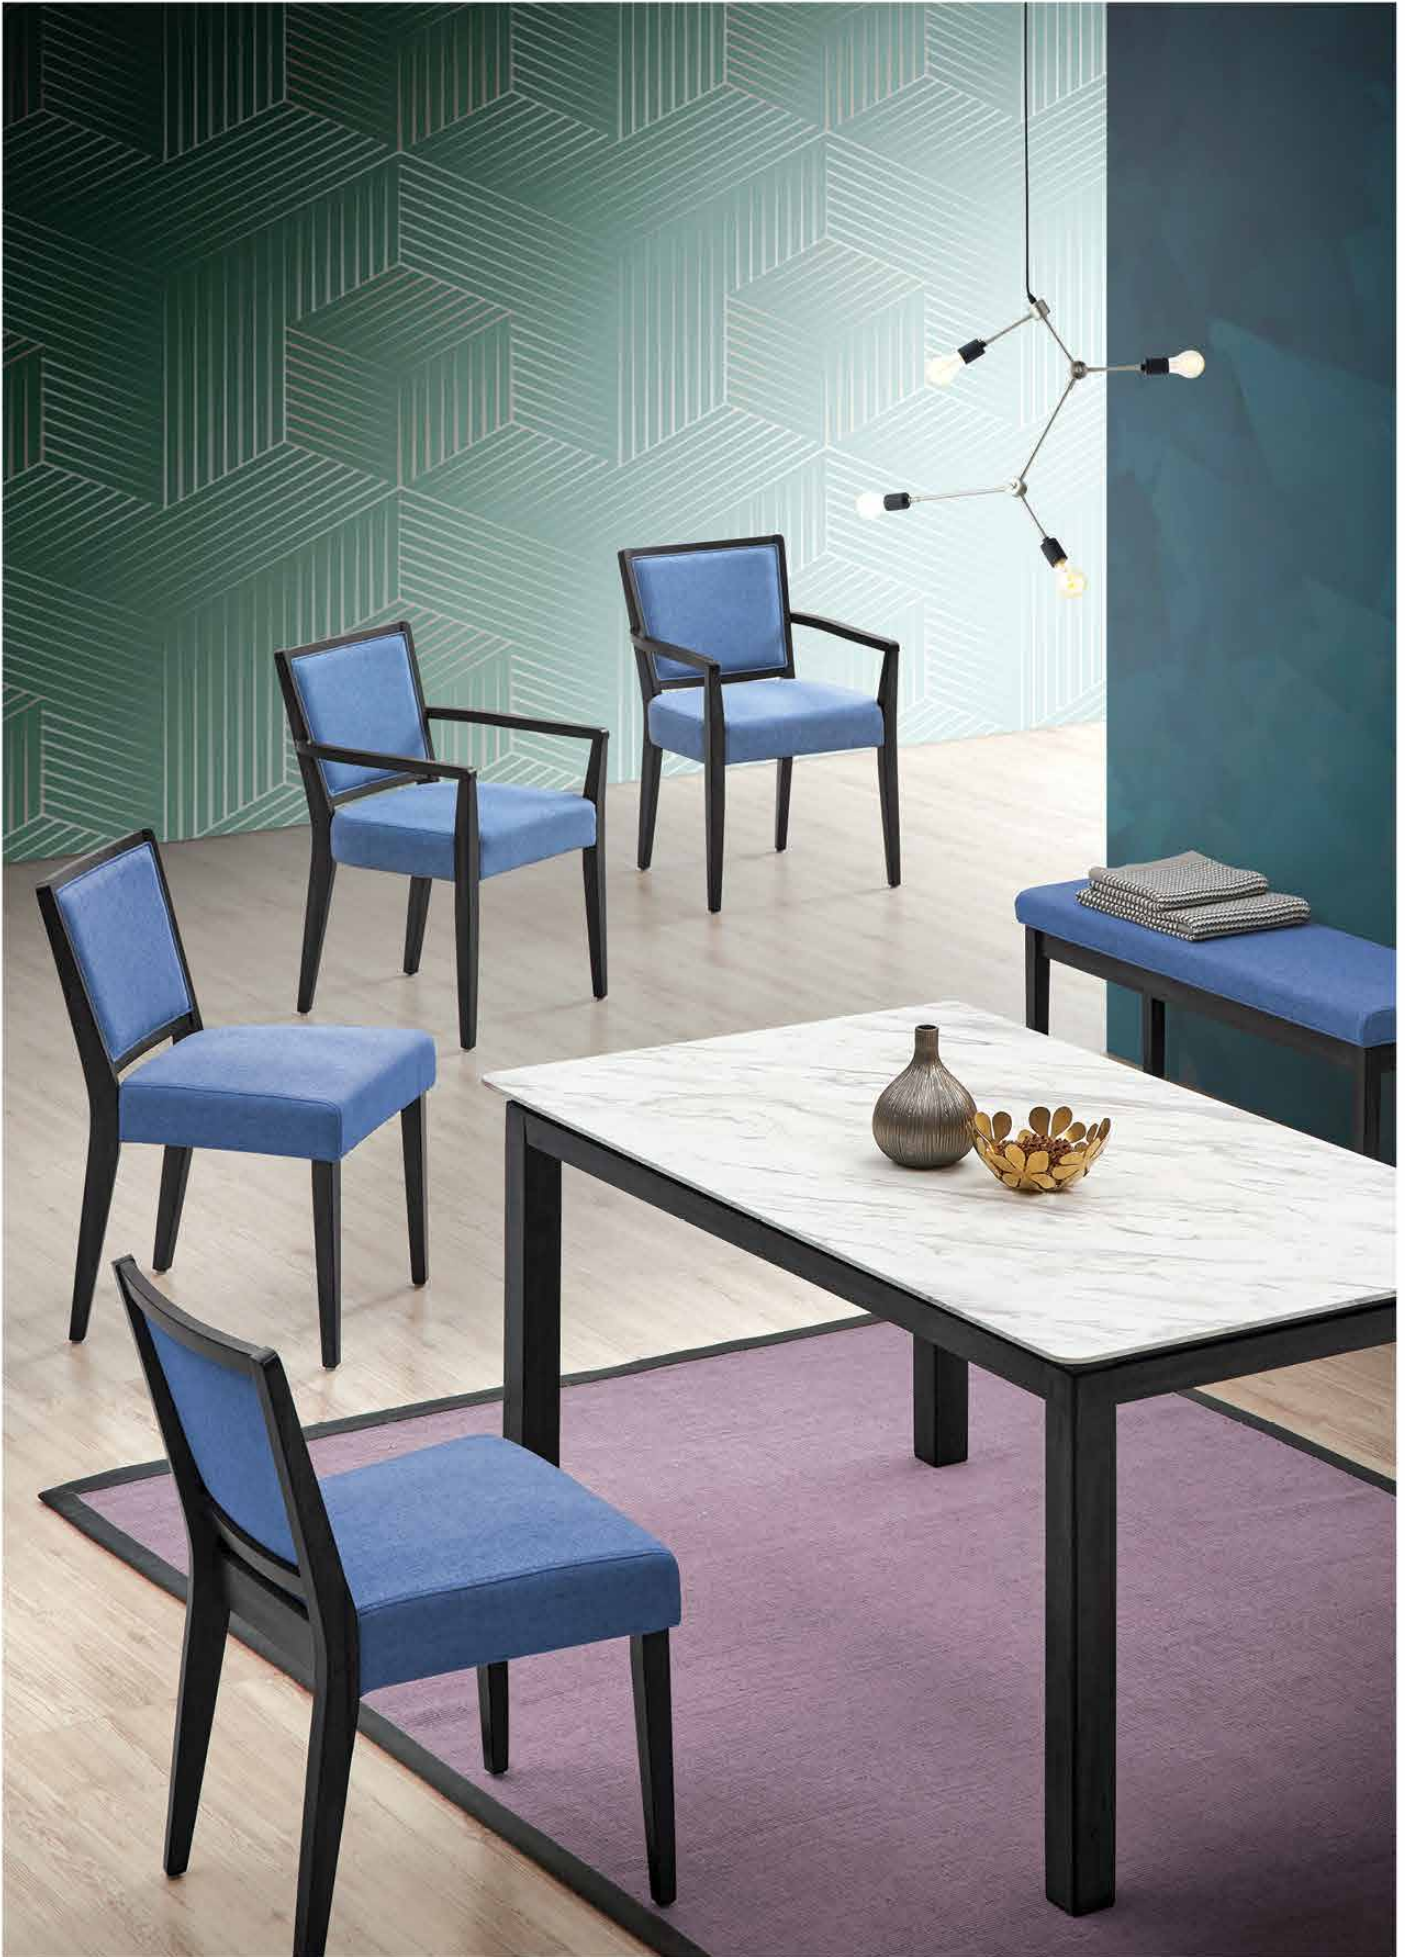

DINING SETS IN FULL SOLID RUBBER WOOD

HELSINKI 401 Cappuccino 645 ♦ Denim Blue ♦ Smart Top CL Marble