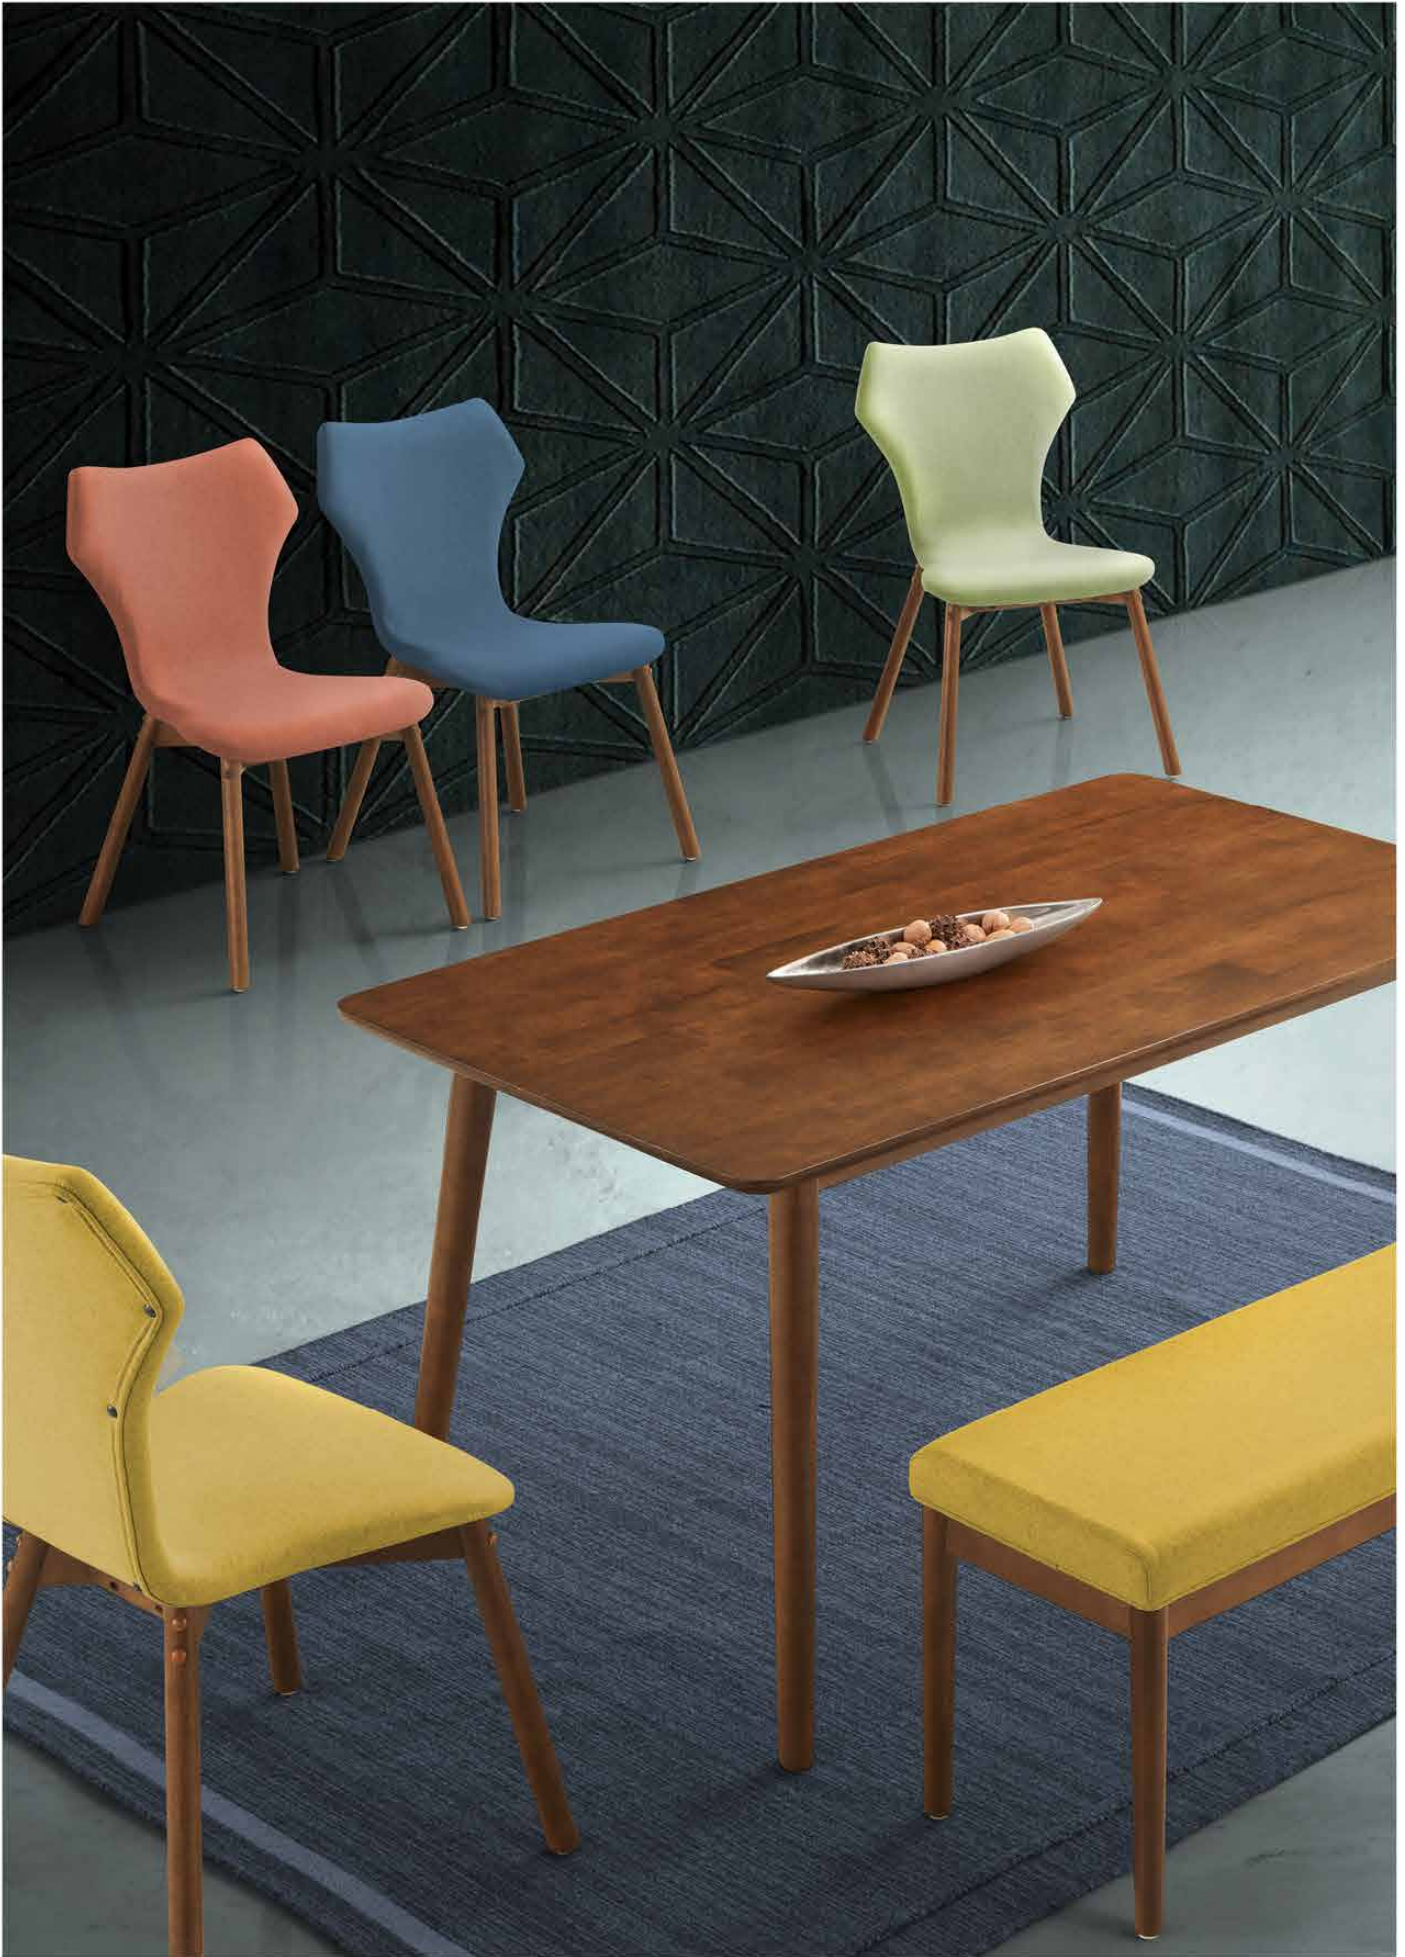

DINING SETS IN FULL SOLID RUBBER WOOD

OLINDA 406 Walnut 130299 ♦ Pumpkin Yellow, Melon, Denim Blue & Lime