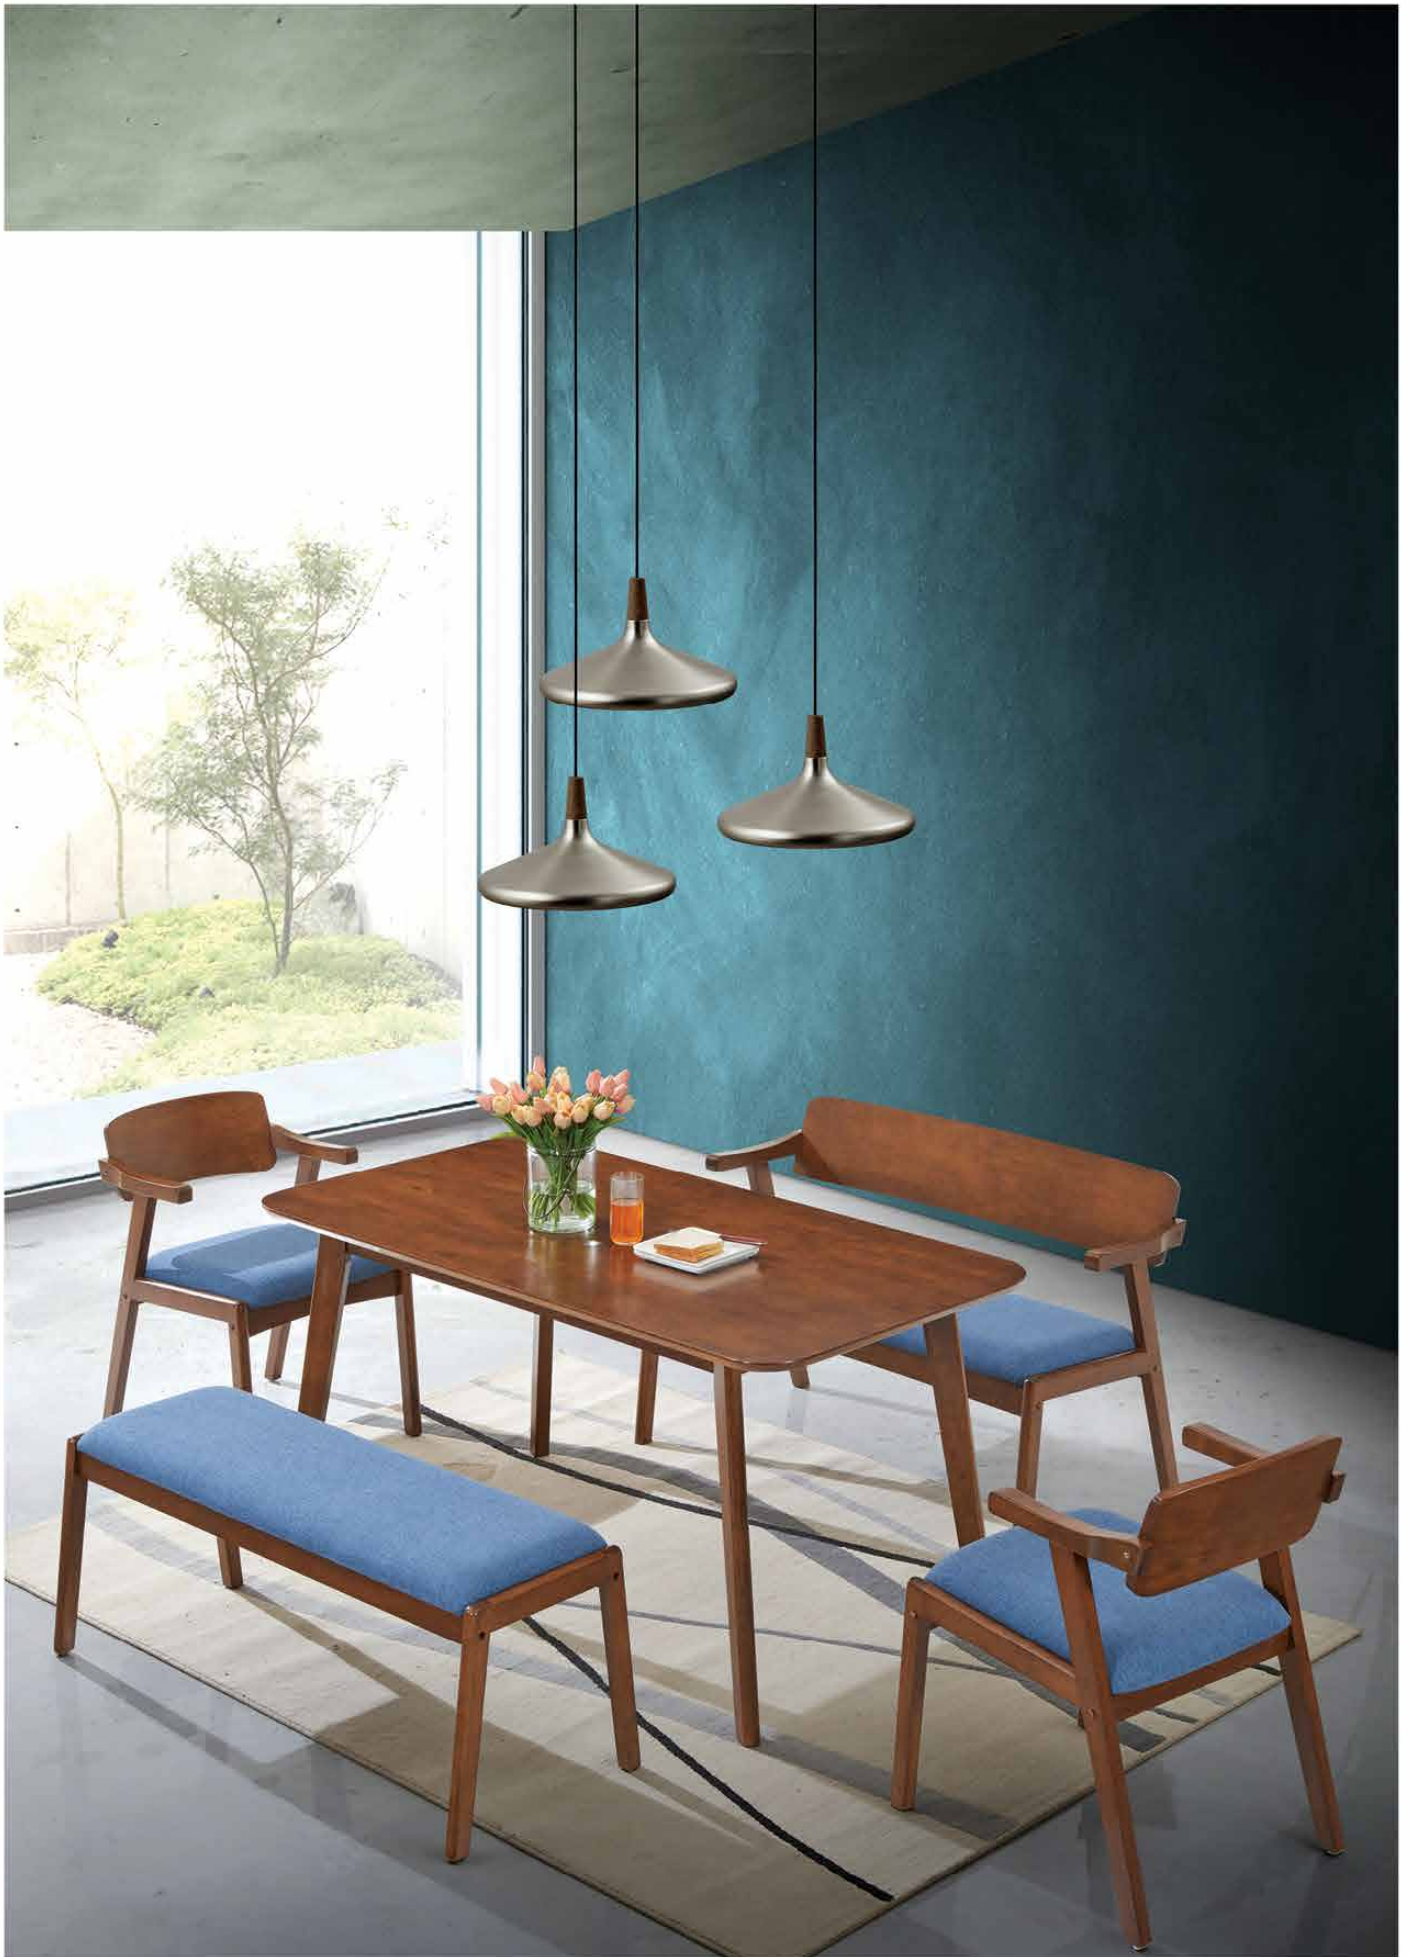

DINING SETS IN FULL SOLID RUBBER WOOD

OSCAR 405CS Walnut 130299 ♦ Denim Blue