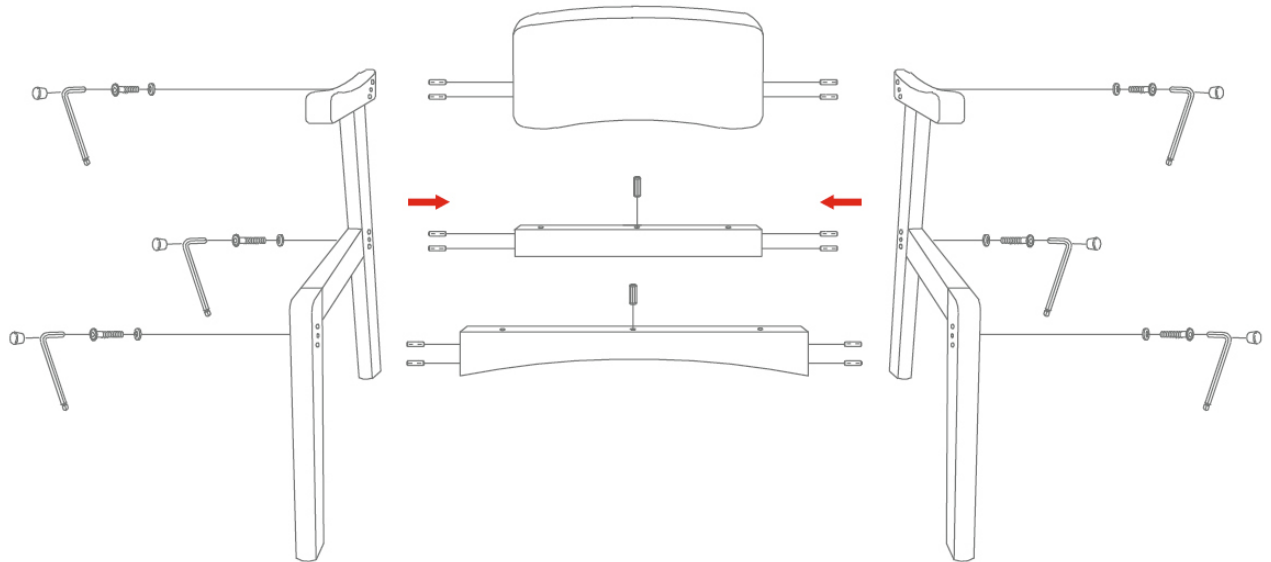

STEP 1 Insert the Wood Dowels onto the Backrest, Front Panel and Back Panel. Then, attach the Left Arm and Right Arm as shown. Fix both sides of Arms with JCBC Bolts and Spring Washers using Allen Key, and then cover up with the Wood Buttons