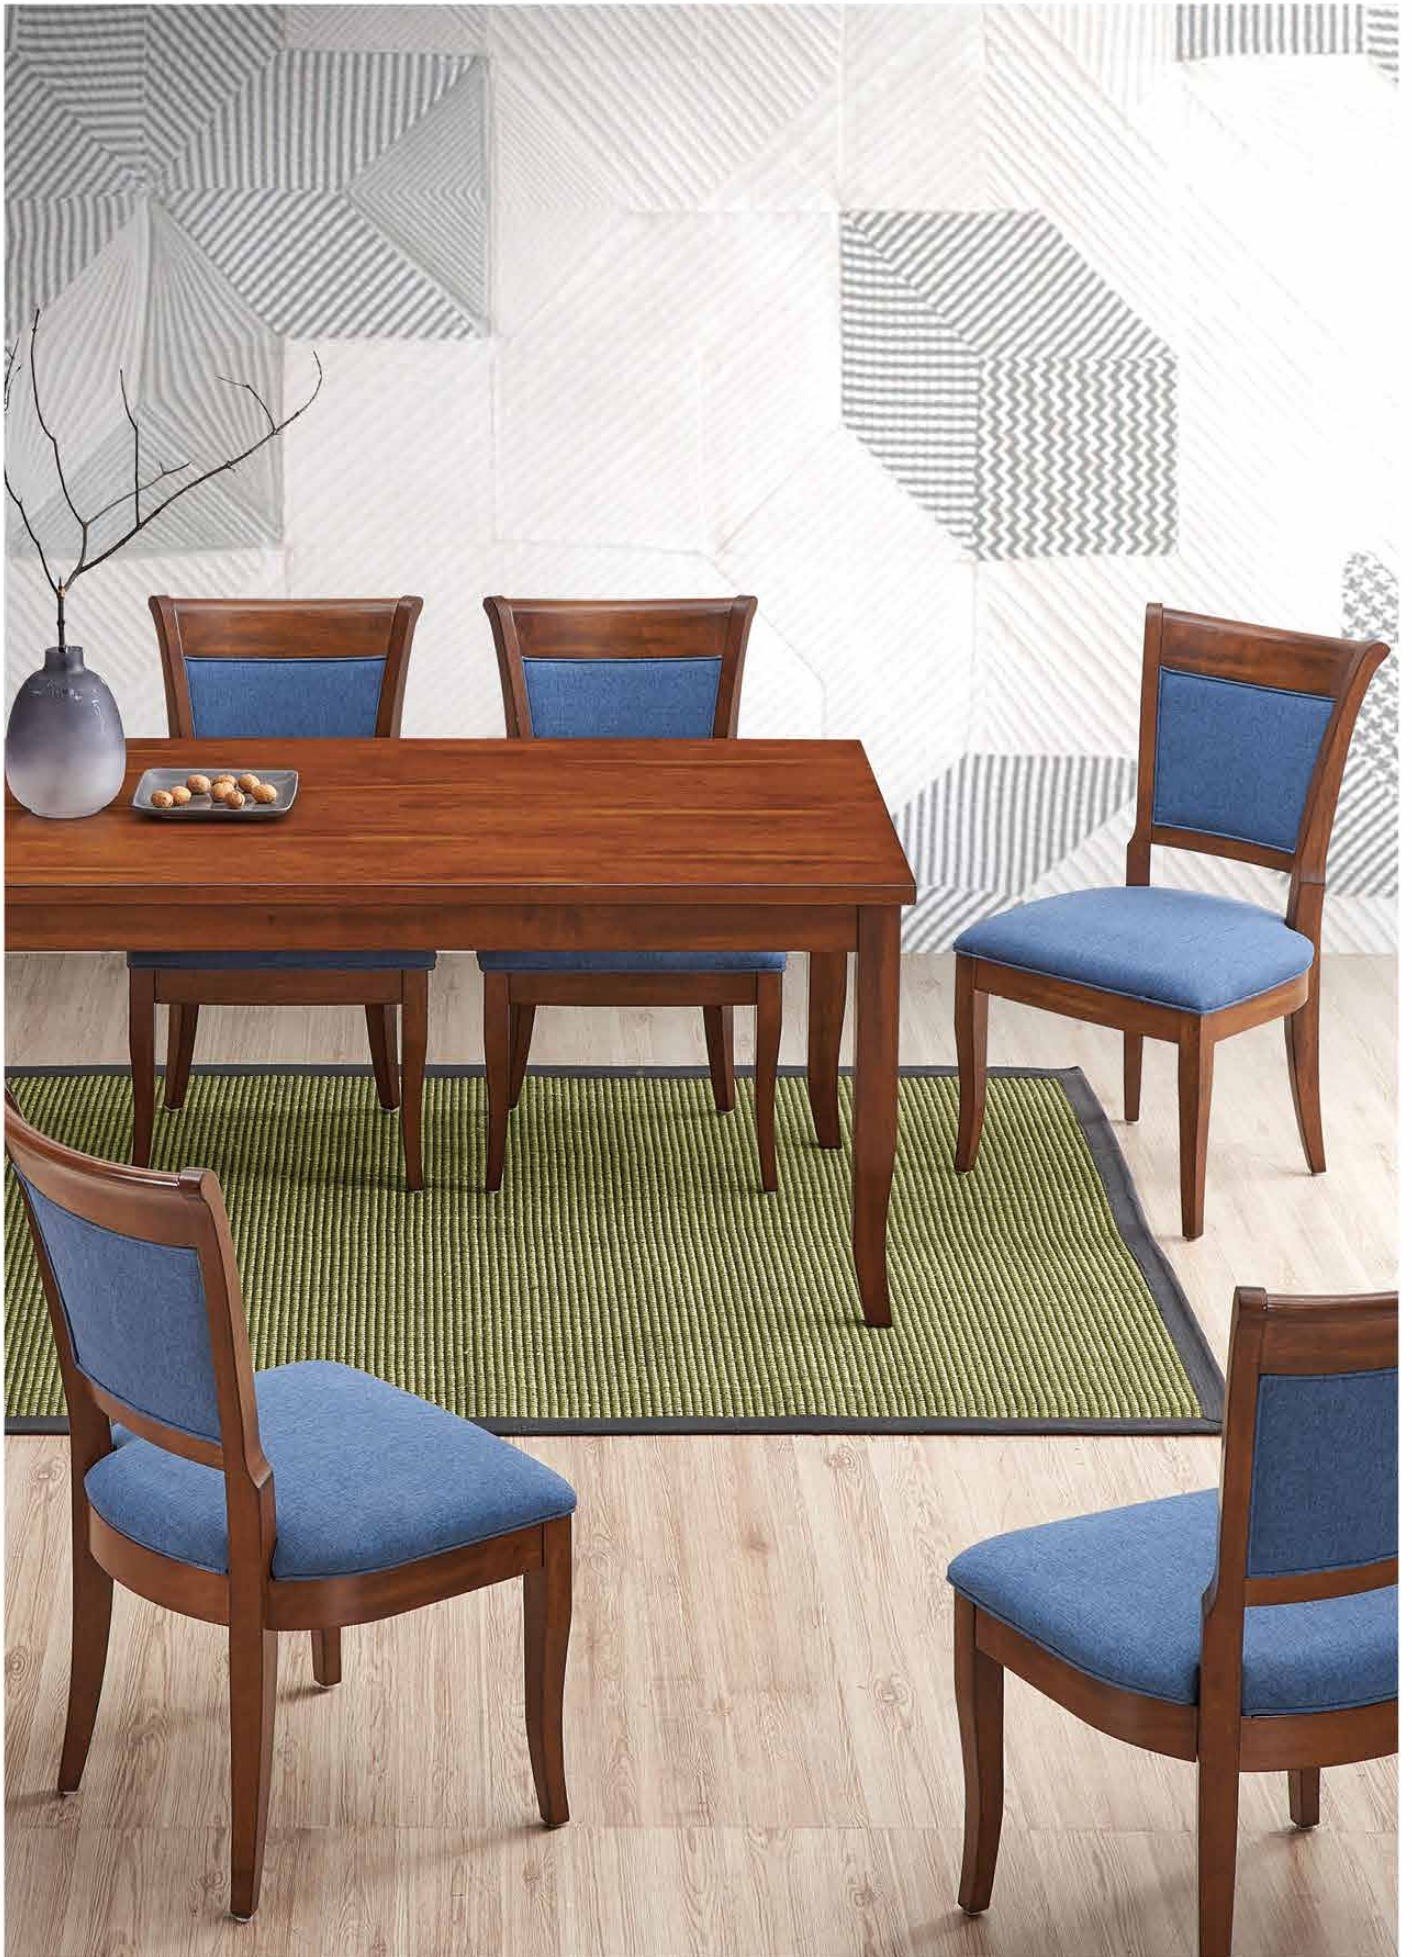

DINING SETS IN FULL SOLID RUBBER WOOD

OSLO 451 YG Cherry 59448 ♦ Denim Blue