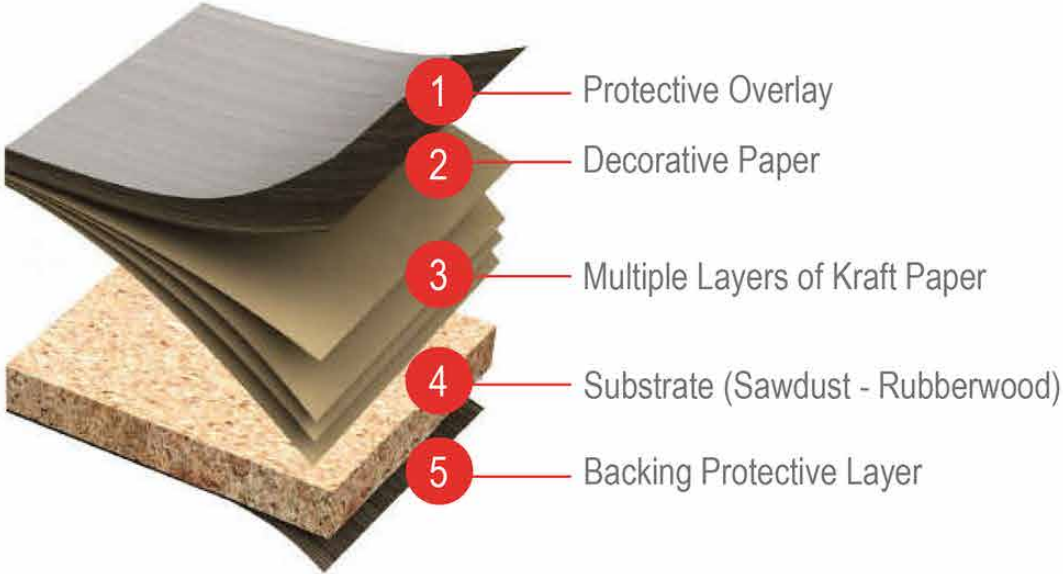

Fabrics Covers Care : Dry cleaning and spot cleaning only

Fabrics Colour Options ~ Category E : Velvet Fabrics

Mango

Citrus

Chilli Red

Silver Grey

Dolphin

Granite Grey

Dusk Blue

Navy Blue

Teal Green

Moss Green

Remark :

Fabrics Colour Options :

For reference only, colour of actual product may slightly vary from the images shown here.

* Please ask for actual fabrics colour sample, if you require.

Fabrics Covers Care : Dry cleaning and spot cleaning only

2 tone velvet fabrics may reveal a second colour as the velvet moves

INTERNAL STRUCTURE OF SMART TOP

High Pressure Laminate (HPL)
Moulded Hardboard