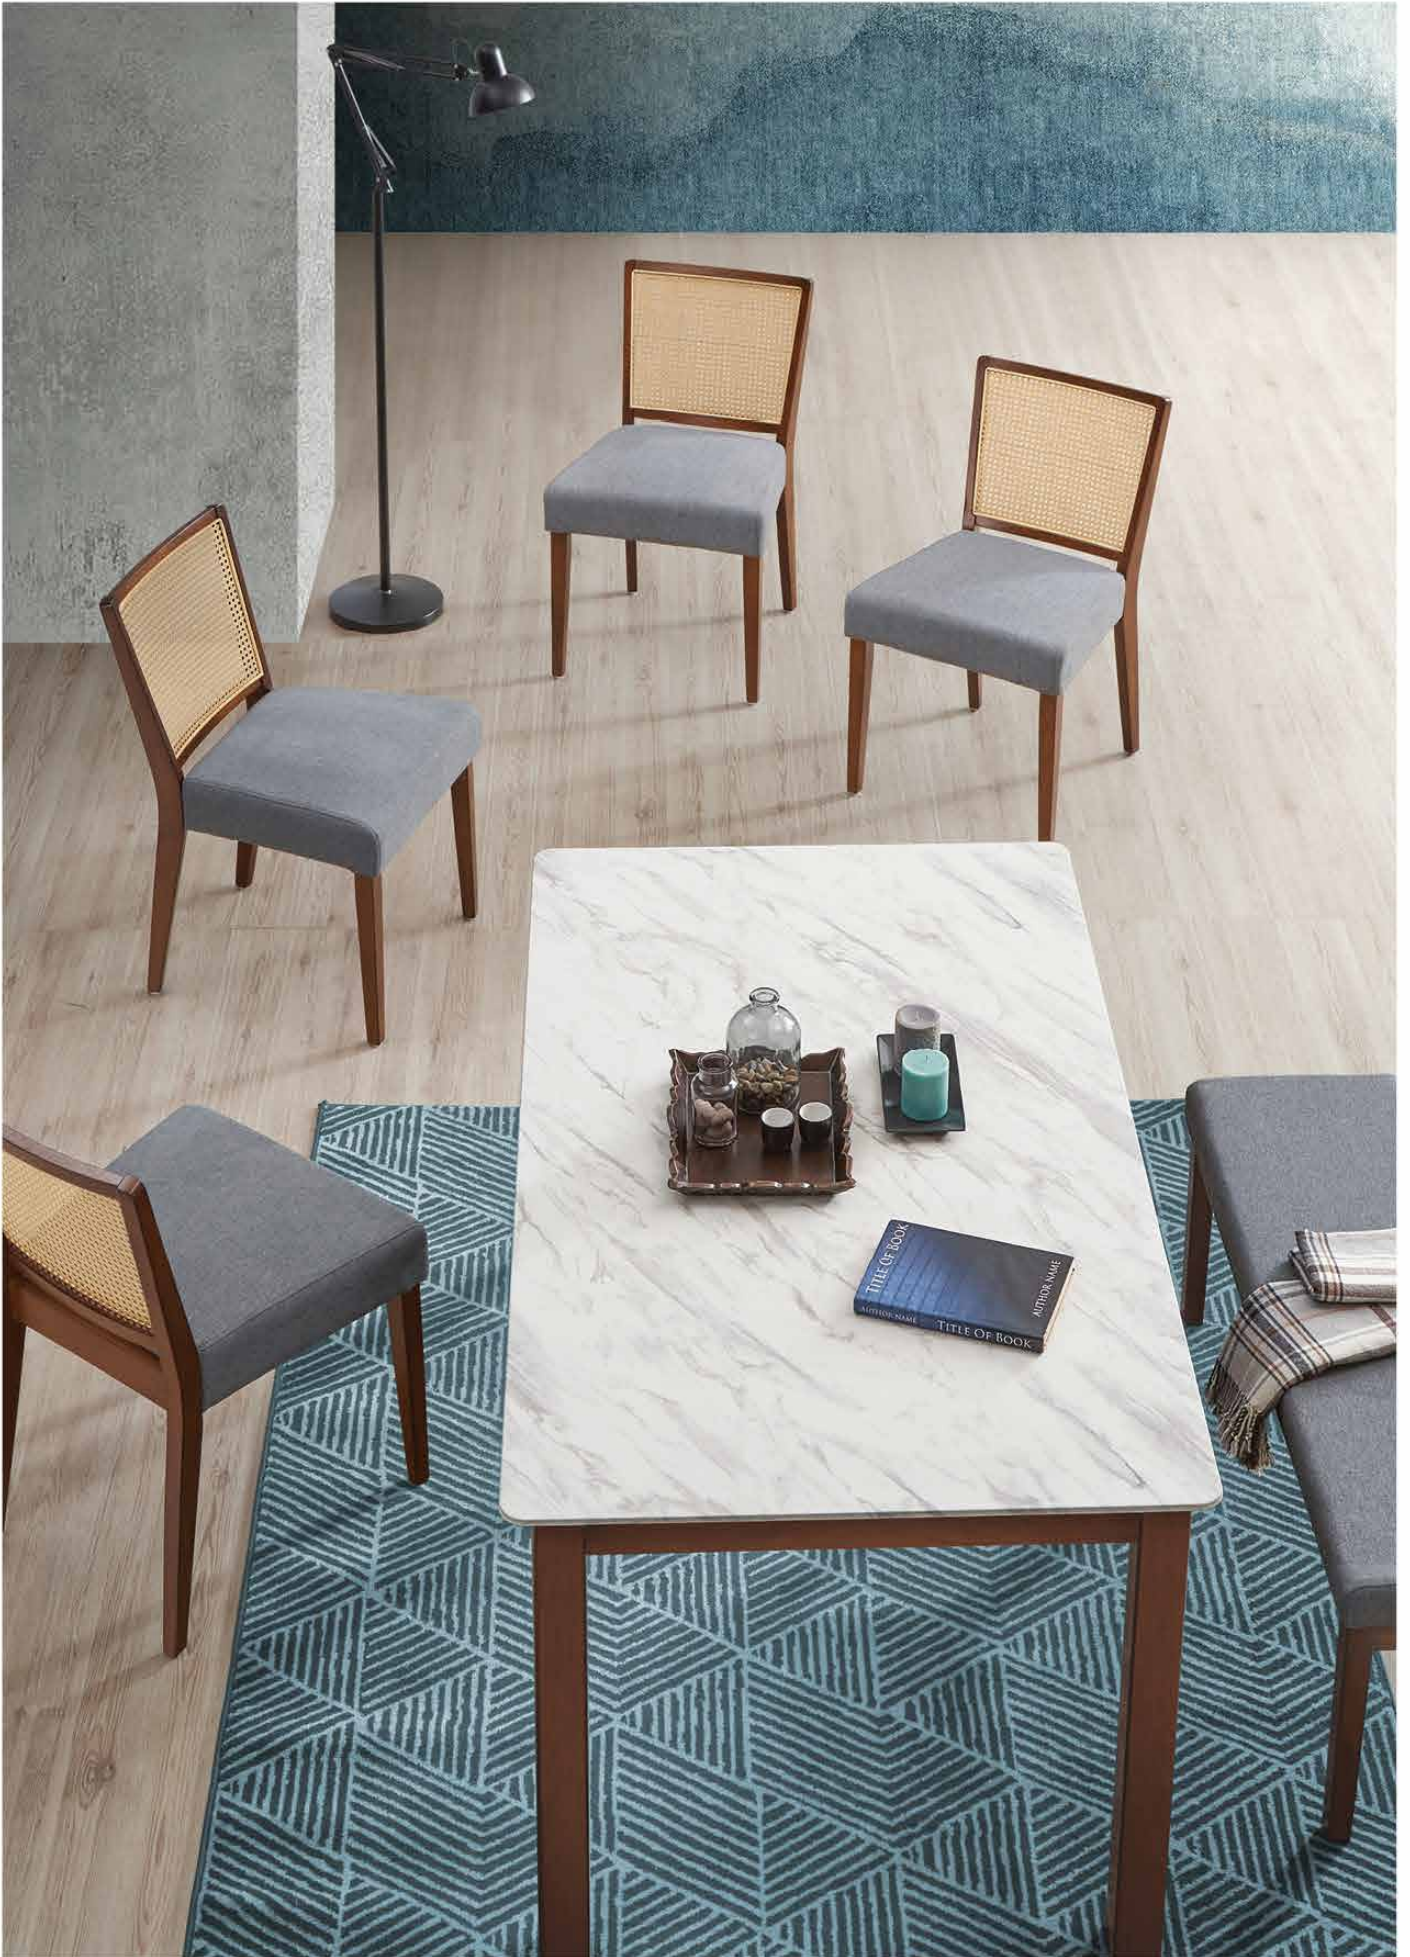

DINING SETS IN FULL SOLID RUBBER WOOD

HELSINKI 401 RATTAN Walnut 130299 ♦ Dark Grey ♦ Smart Top CL Marble