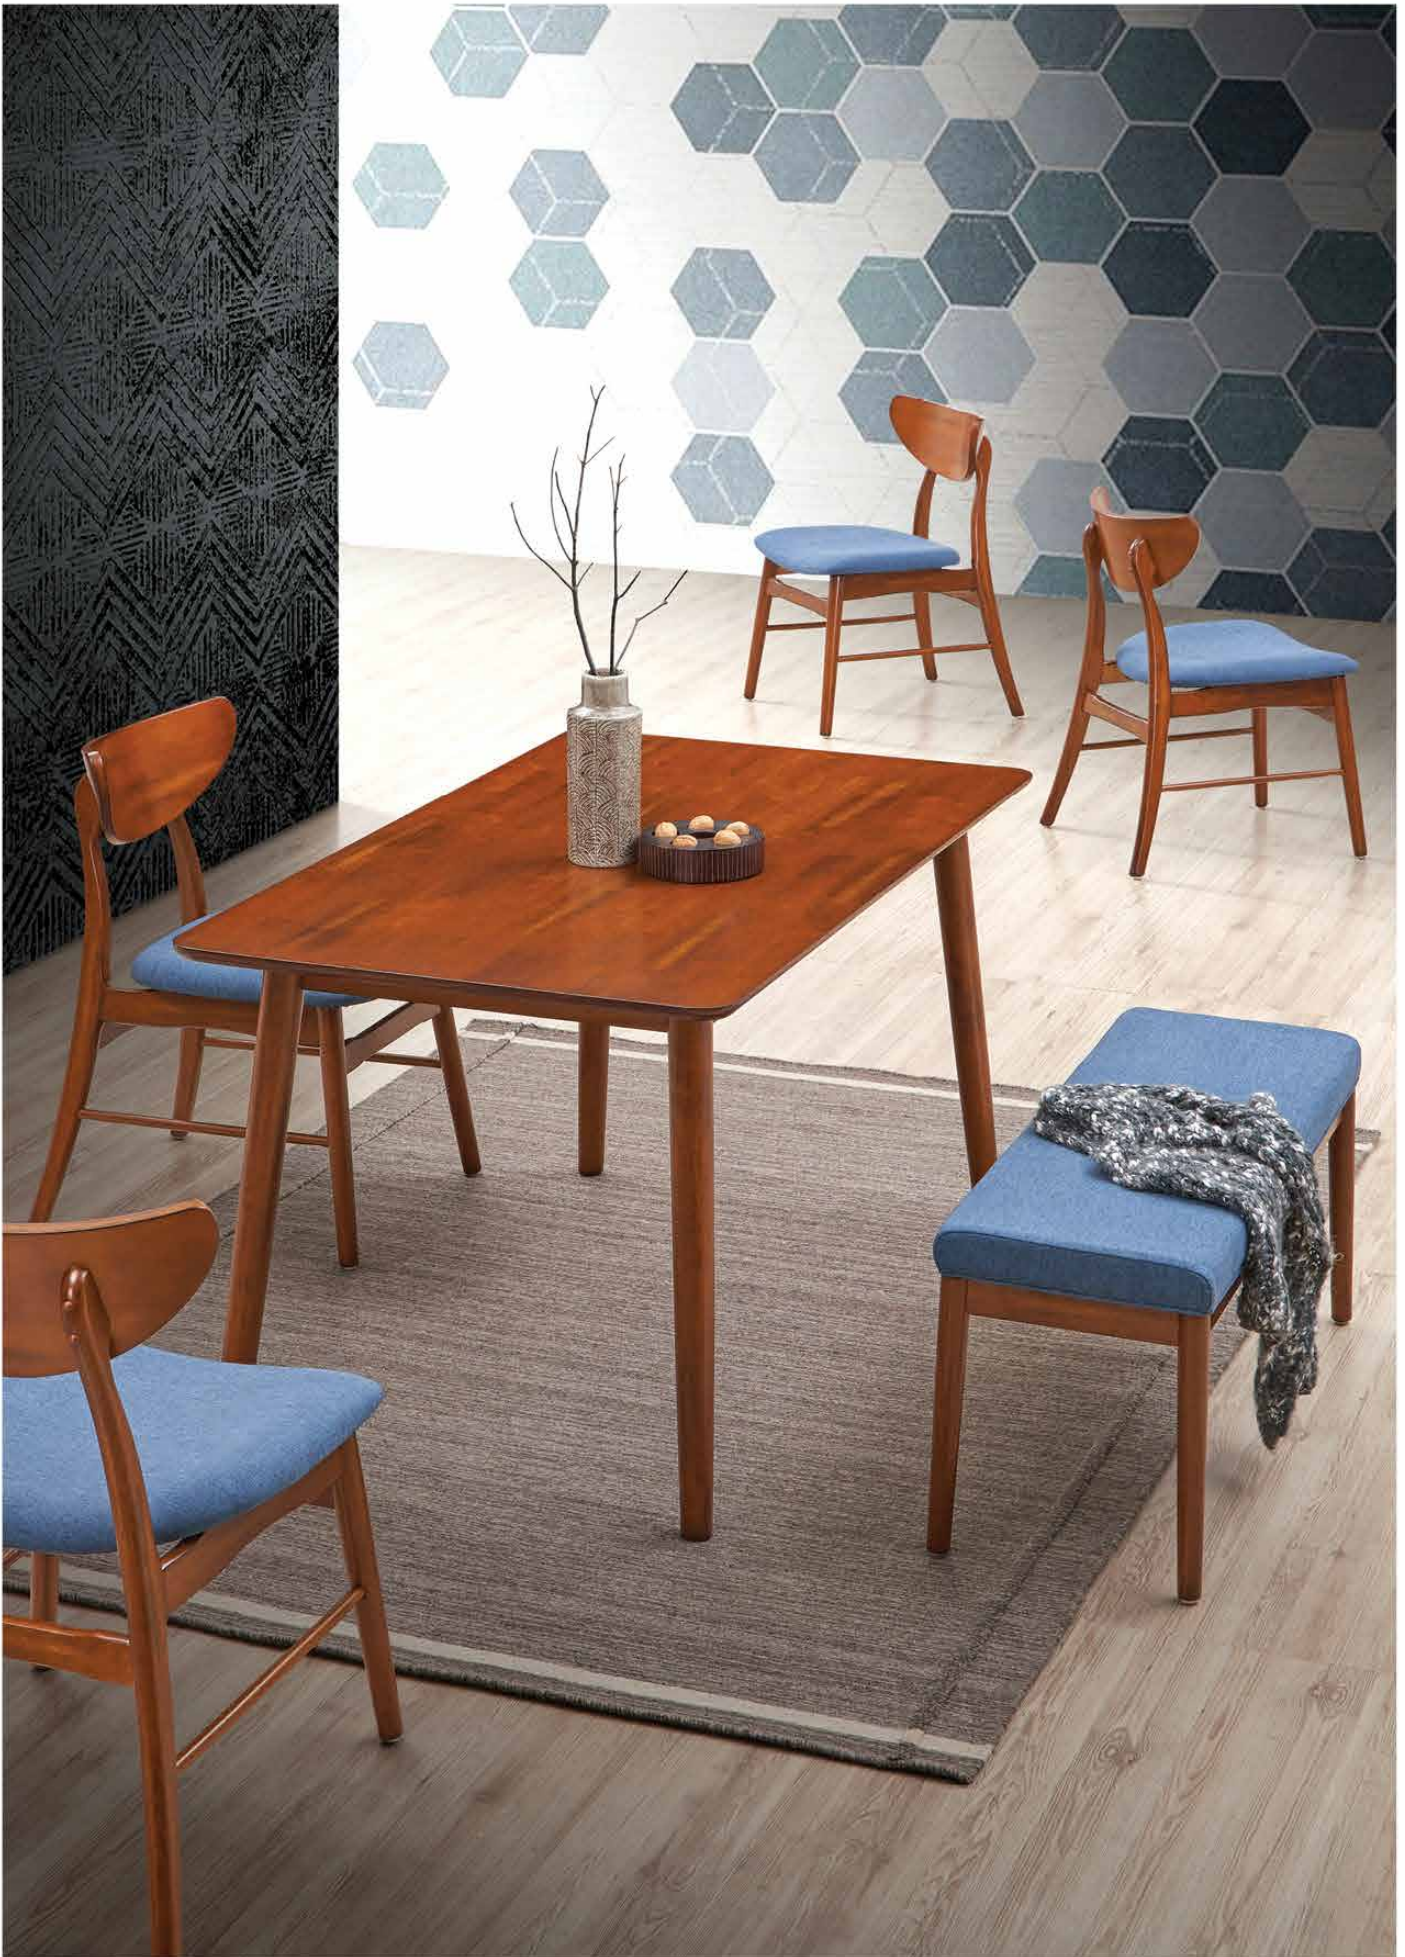

DINING SETS IN FULL SOLID RUBBER WOOD

OSAKA 454 YG Cherry 59448 ♦ Denim Blue