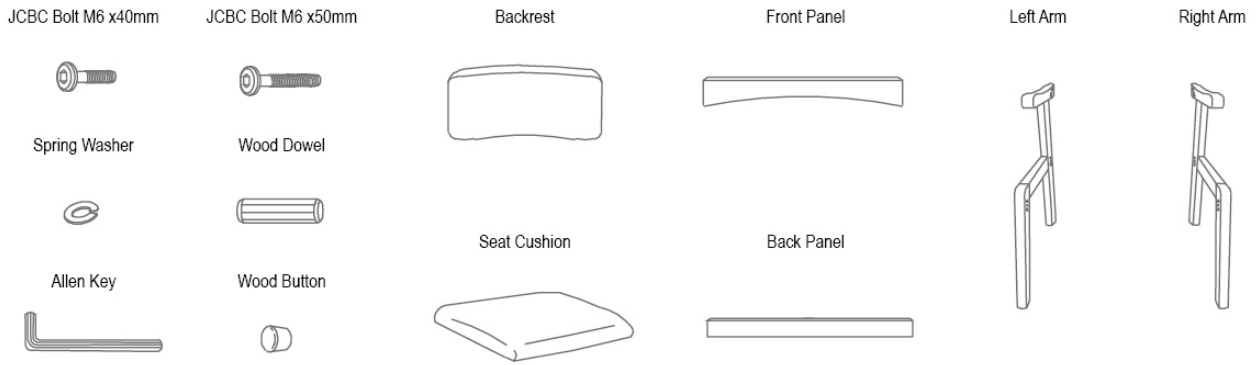

EXAMPLE ~ Self Assembly System (D. I. Y) '1-Key' Solution For Product Assembly